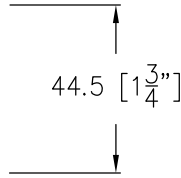

1750 SERIES

SINGLE GLAZING STOREFRONT SYSTEM

1 3/4' x 4 1/2' (44.5mm x 114.3mm)

C
10

COMPONENTS

1717
DEFLECTION HEADER

1727
INSTALLATION CHANNEL

1750
OPEN BACK MULLION