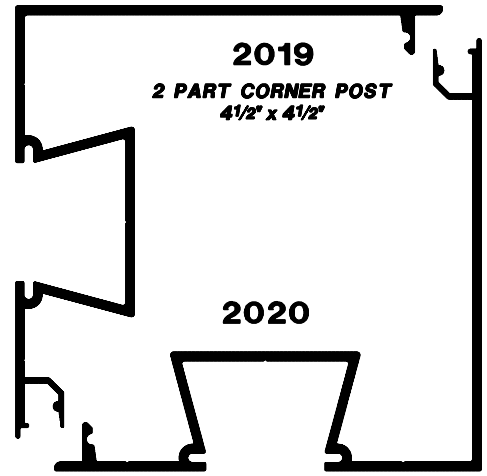

405
1 3/4' x 4 1/2' PLAIN TUBE

460
SASH GLAZING STOP

450
SINGLE GLAZING SASH

2021
SINGLE GLAZING ADAPTER

5082
SIDELITE BASE/ UPPER

2019
2 PART CORNER POST
4 1/2' x 4 1/2'

5081
SIDELITE BASE/ LOWER

1506
6" THRESHOLD