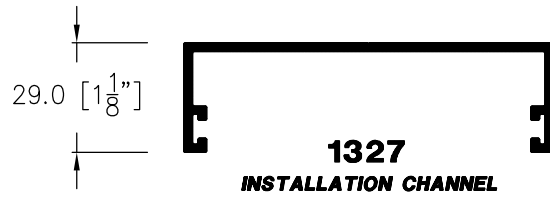

1300 SERIES

SINGLE GLAZING STOREFRONT SYSTEM

1 3/4' x 3 1/4' (82.6mm x 44.5mm)

C
02

COMPONENTS

1713
POCKET FILLER

1712
DOOR STOP

1316
TUBULAR HORIZONTAL