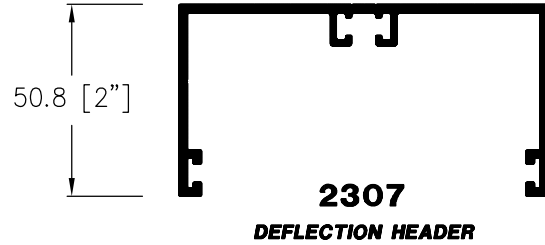

1300 SERIES

SINGLE GLAZING STOREFRONT SYSTEM

1 3/4' x 3 1/4' (82.6mm x 44.5mm)

C
02

COMPONENTS

1713
POCKET FILLER

1712
DOOR STOP

1316
TUBULAR HORIZONTAL

1306
5' THRESHOLD