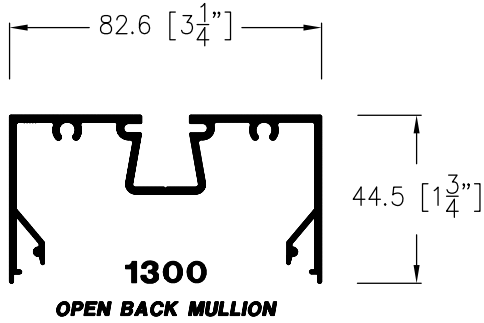

1300 SERIES

SINGLE GLAZING STOREFRONT SYSTEM

1 3/4' x 3 1/4' (82.6mm x 44.5mm)

C
02

COMPONENTS

1713
POCKET FILLER

1712
DOOR STOP

1316
TUBULAR HORIZONTAL

1306
5' THRESHOLD