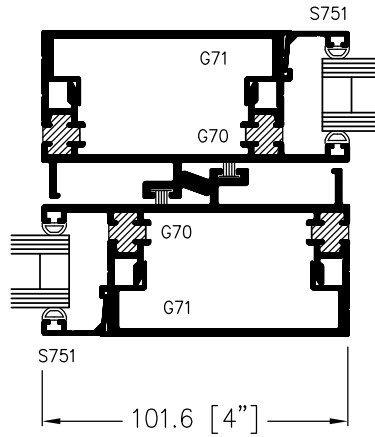

1100T SERIES MONUMENTAL PATIO DOORS

B 09

1 JAMB AT SLIDER

2 INTERLOCK

3 JAMB AT FIXED PANEL

4 OXO

5 OXOXO MEETING STILE