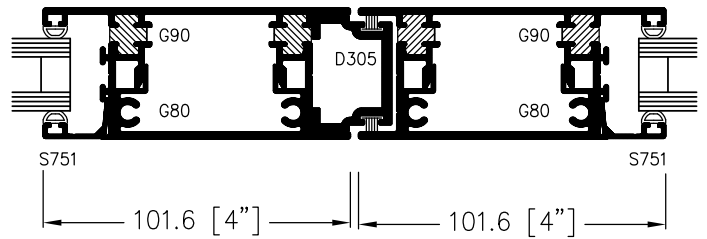

1100T SERIES MONUMENTAL PATIO DOORS

B 09

1 JAMB AT SLIDER

2 INTERLOCK

3 JAMB AT FIXED PANEL

4 OXO

5 OXOXO MEETING STILE