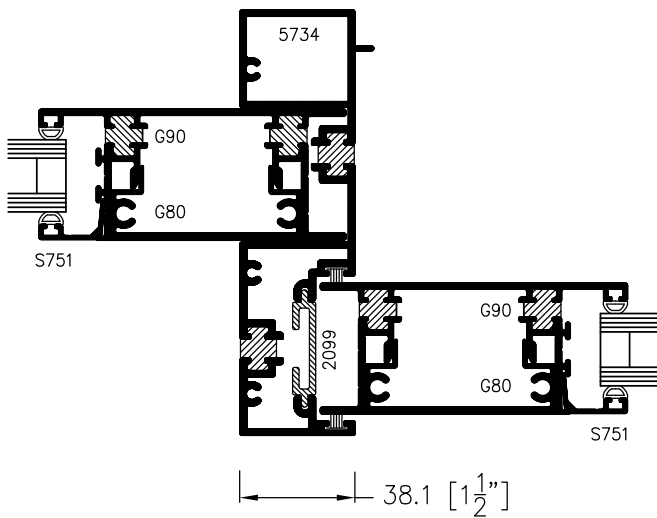

1100T SERIES MONUMENTAL PATIO DOORS

B 09

1 JAMB AT SLIDER

2 INTERLOCK

3 JAMB AT FIXED PANEL

4 OXO

5 OXOXO MEETING STILE