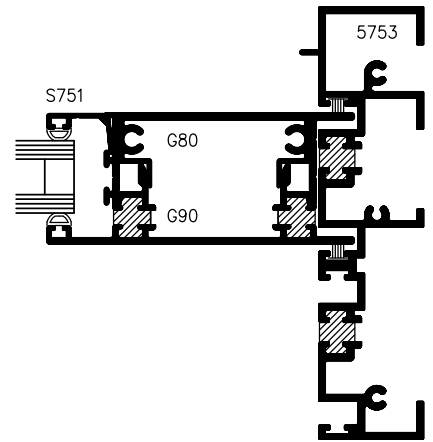

1100T SERIES MONUMENTAL PATIO DOORS

B 09

1 JAMB AT SLIDER

2 INTERLOCK

3 JAMB AT FIXED PANEL

4 OXO

5 OXOXO MEETING STILE