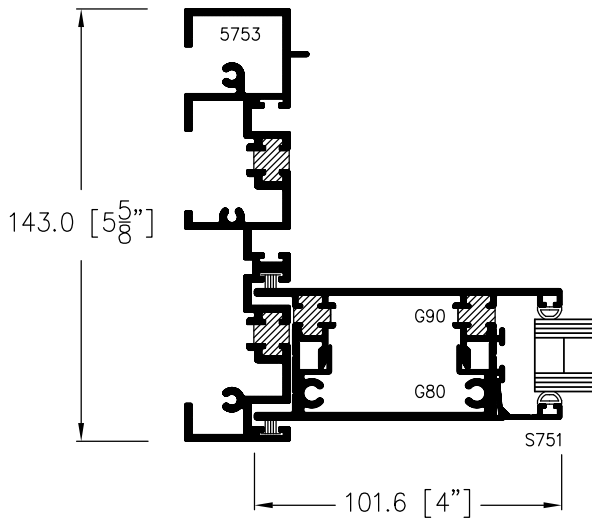

1100T SERIES MONUMENTAL PATIO DOORS

B 09

1 JAMB AT SLIDER

2 INTERLOCK

3 JAMB AT FIXED PANEL

4 OXO

5 OXOXO MEETING STILE