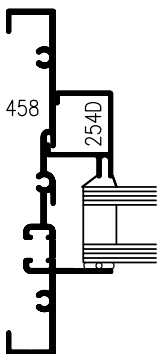

# 450 SERIES

FIXED WINDOW SYSTEM WITH TOPHAT EXTENSION  
4 1/2" (114.3 mm)

**E**  
**14**

**DETAILS**

**ELEVATION**

**7**

**9**

**OPEN-OUT  
VENT  
200 SERIES**

**1**

**2**

**3**

**4**