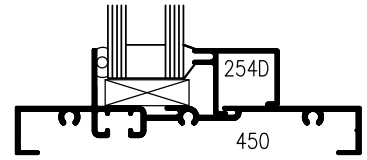

450 SERIES

FIXED WINDOW SYSTEM WITH TOPHAT EXTENSION
4 1/2" (114.3 mm)

E
14

DETAILS

5