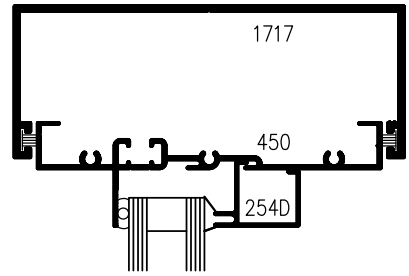

# 450 SERIES

FIXED WINDOW SYSTEM WITH TOPHAT EXTENSION  
4 1/2" (114.3 mm)

**E**  
**14**

**DETAILS**

**ELEVATION**

**7**

**9**

**OPEN-OUT  
VENT  
200 SERIES**