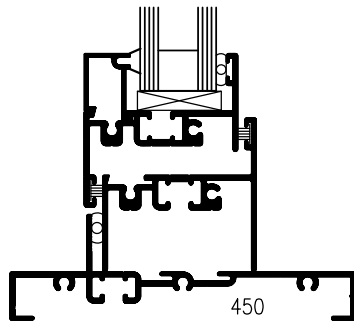

450 SERIES

FIXED WINDOW SYSTEM WITH TOPHAT EXTENSION
4 1/2" (114.3 mm)

E
14

DETAILS

8

8