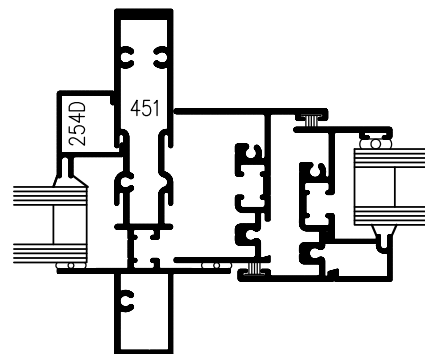

# 450 SERIES

FIXED WINDOW SYSTEM WITH TOPHAT EXTENSION  
4 1/2" (114.3 mm)

**E**  
**14**

**DETAILS**

**ELEVATION**

**7**

**9**

**OPEN-OUT  
VENT  
200 SERIES**

**9**

**OPEN-IN  
VENT  
200 SERIES**

**6**

**5**

**8**

**8**

**OPTIONAL  
GLAZING**

**2**

**1**

**2**

**3**

**4**