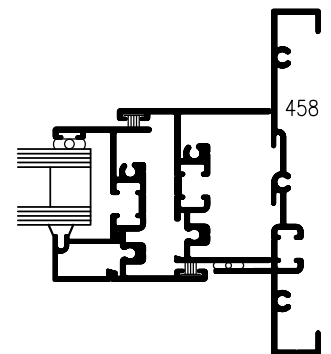

# 450 SERIES

FIXED WINDOW SYSTEM WITH TOPHAT EXTENSION  
4 1/2" (114.3 mm)

**E**  
**14**

**DETAILS**

**ELEVATION**

**7**

**9**

**OPEN-OUT  
VENT  
200 SERIES**

**1**

**2**

**3**

**4**