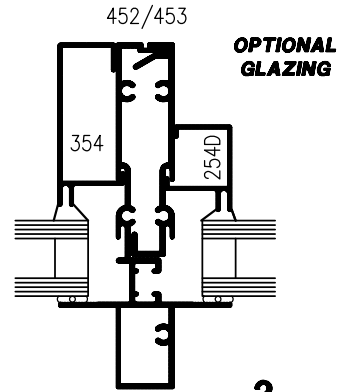

**OPTIONAL
GLAZING**

2