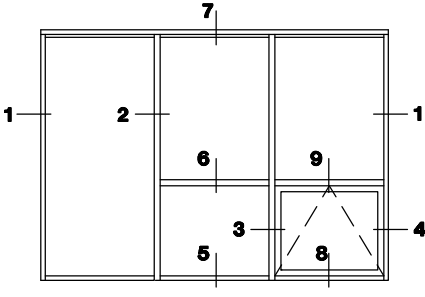

# 450 SERIES

FIXED WINDOW SYSTEM WITH TOPHAT EXTENSION  
4 1/2" (114.3 mm)

**E**  
**14**

**DETAILS**

**ELEVATION**

**7**

**9**

**OPEN-OUT  
VENT  
200 SERIES**