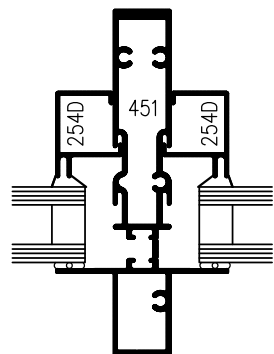

# 450 SERIES

FIXED WINDOW SYSTEM WITH TOPHAT EXTENSION  
4 1/2" (114.3 mm)

**E**  
**14**

**DETAILS**

**ELEVATION**

**7**

**9**

**OPEN-OUT  
VENT  
200 SERIES**

**1**

**2**

**3**

**4**