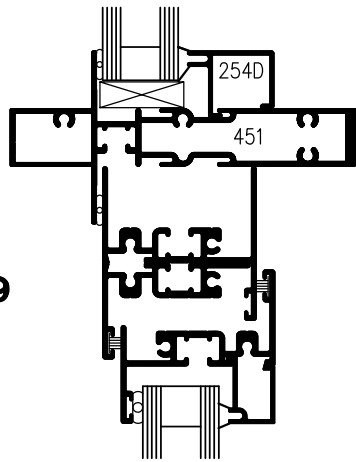

# 450 SERIES

FIXED WINDOW SYSTEM WITH TOPHAT EXTENSION  
4 1/2" (114.3 mm)

**E**  
**14**

**DETAILS**

**ELEVATION**

**7**

**9**

**OPEN-OUT  
VENT  
200 SERIES**

**1**

**2**

**3**

**4**