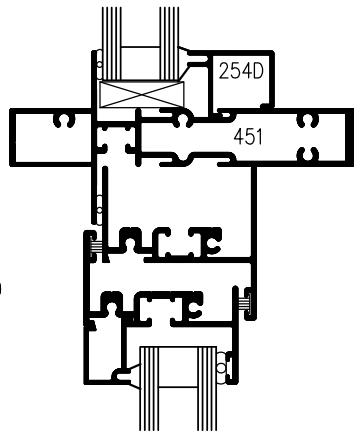

# 450 SERIES

FIXED WINDOW SYSTEM WITH TOPHAT EXTENSION  
4 1/2" (114.3 mm)

**E**  
**14**

**DETAILS**

**ELEVATION**

**7**

**9**

**OPEN-OUT  
VENT  
200 SERIES**

**1**

**2**

**3**

**4**