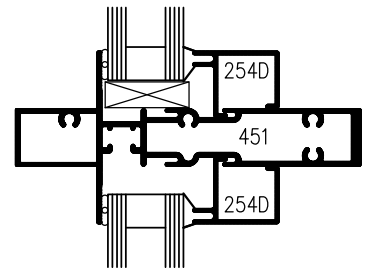

450 SERIES

FIXED WINDOW SYSTEM WITH TOPHAT EXTENSION
4 1/2" (114.3 mm)

E
14

DETAILS

7

6