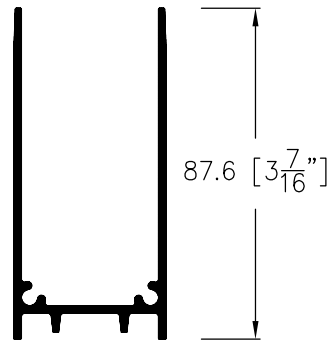

STOREFRONT PROFILES MISCELLANEOUS COMPONENTS

H 02

5082

SIDELITE BASE/ UPPER

5081

SIDELITE BASE/ LOWER

460
SASH GLAZING STOP

450
SINGLE GLAZING SASH