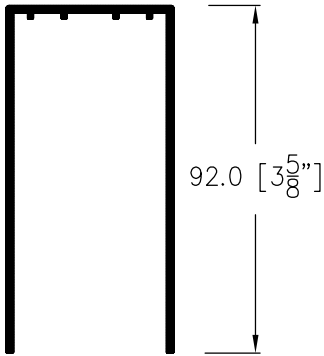

STOREFRONT PROFILES MISCELLANEOUS COMPONENTS

H 02

5082

SIDELITE BASE/ UPPER

5081

SIDELITE BASE/ LOWER

460
SASH GLAZING STOP

450
SINGLE GLAZING SASH