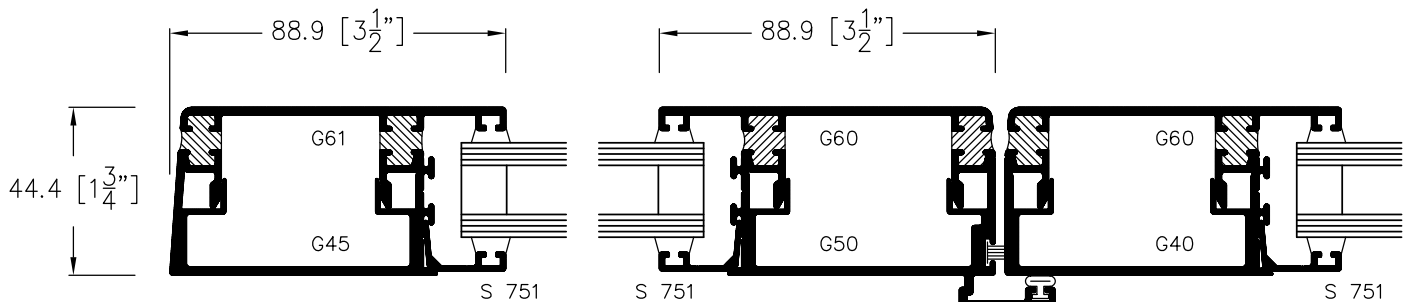

SINGLE ACTING