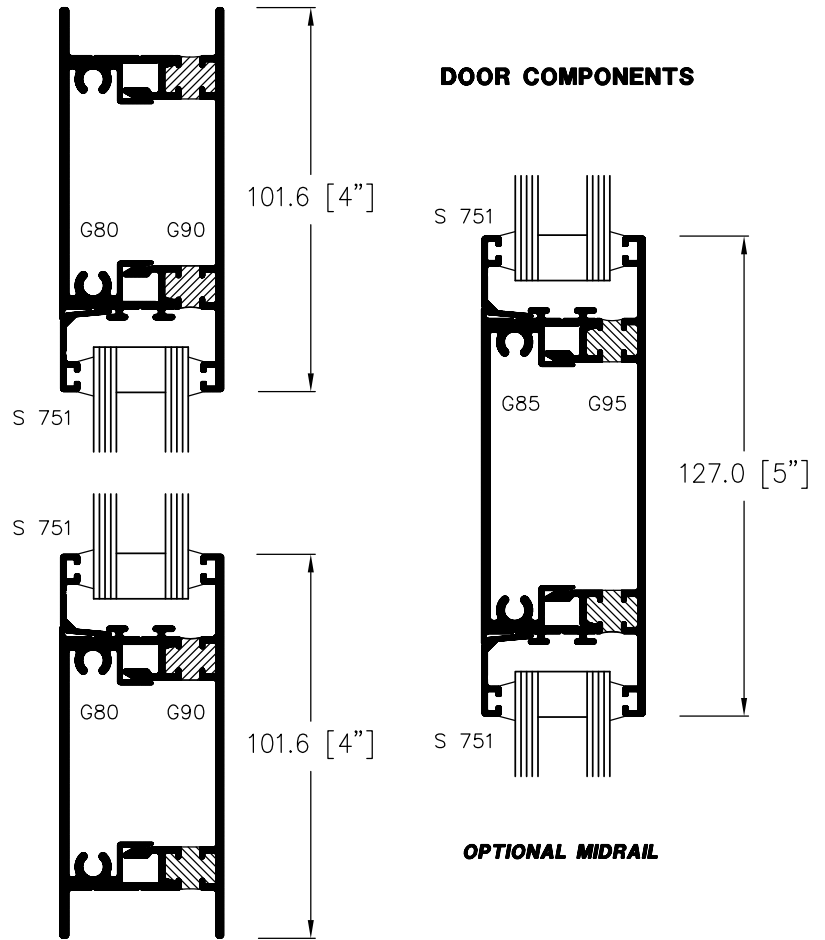

GLACIER 2000 RESIDENTIAL THERMALLY BROKEN DOORS

A 21

Glacier 2000
Residential Door Compatible with METRO
Storefront Systems

Additional Features:

- Suitable for new and replacement applications
- Energy saving – Double thermal break construction
- Sealed unit glazing
- Standard or custom colours
- Split colour option
- Standard or custom sizes
- Midrail option

Standard locking system:

- Exterior keyed cylinder
- Lever handle
- Interior thumb turn

OPTIONAL SINGLE ACTING

SINGLE ACTING