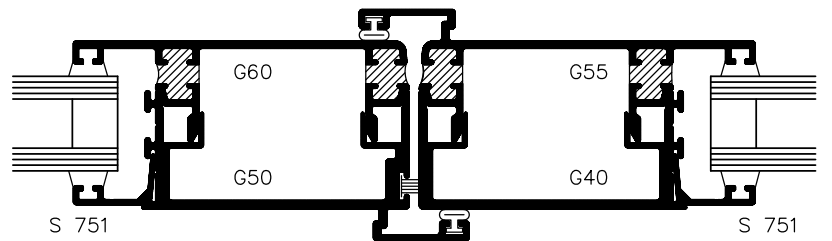

Standard locking system:

- Exterior keyed cylinder
- Lever handle
- Interior thumb turn

OPTIONAL SINGLE ACTING