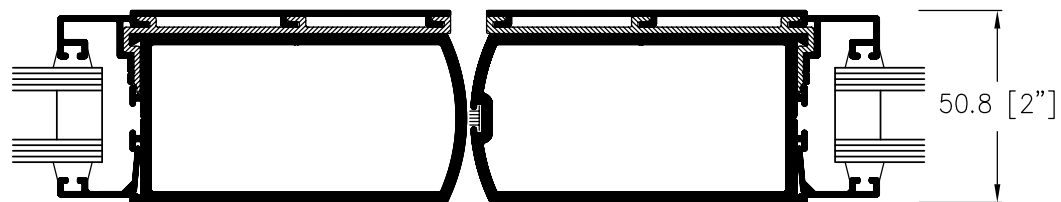

350T THERMALLY BROKEN DOOR

A 06

350T Thermally Broken
Medium Stile Door
Additional Features

In addition to the 350 Medium Stile Door the 350T offers;
Thermally broken/insulated rails, stiles and mid-rail.
Glazing with sealed units. Compatibility with **Metro** thermally broken framing.
(Offset pivots or butt hinge)