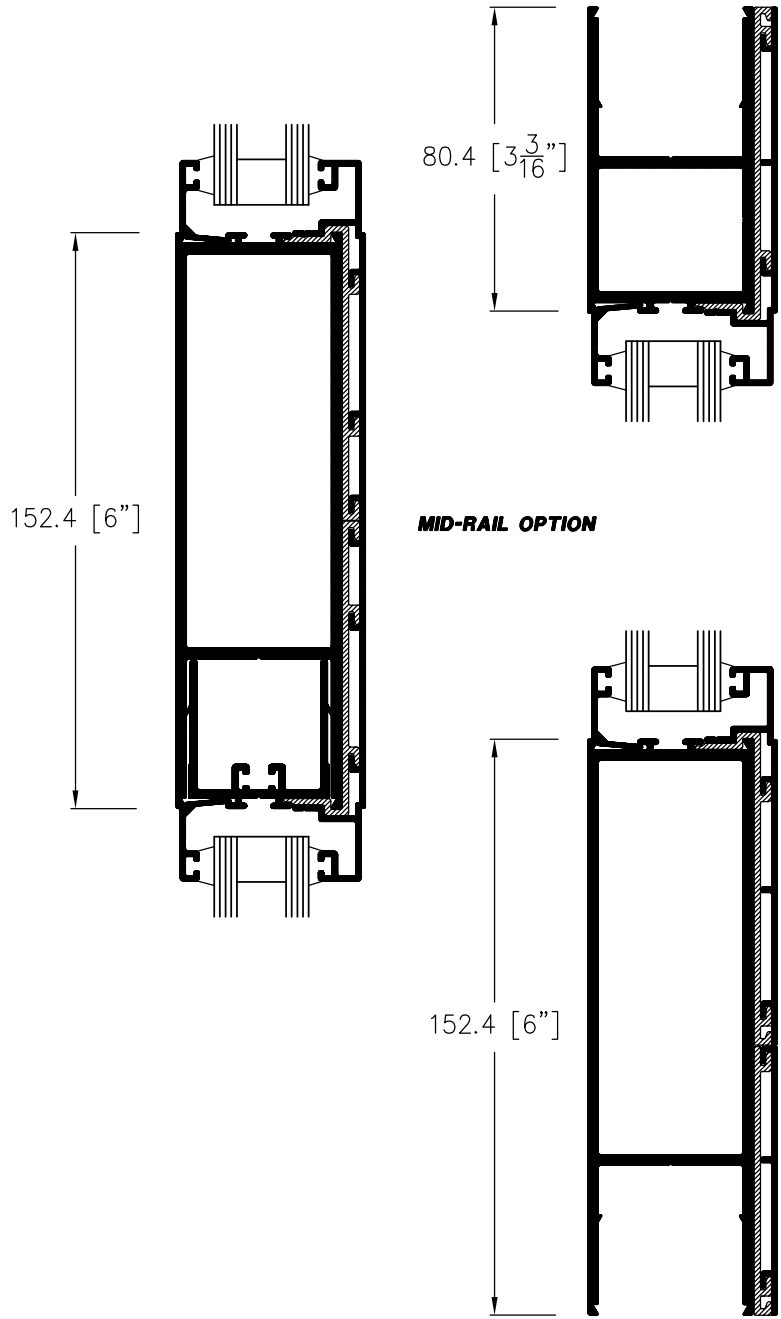

350T THERMALLY BROKEN DOOR

A 06

350T Thermally Broken
Medium Stile Door
Additional Features

In addition to the 350 Medium Stile Door the 350T offers;
Thermally broken/insulated rails, stiles and mid-rail.
Glazing with sealed units. Compatibility with **Metro** thermally broken framing.
(Offset pivots or butt hinge)