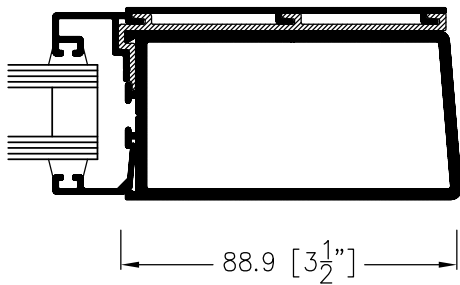

350T THERMALLY BROKEN DOOR

A 06

350T Thermally Broken
Medium Stile Door
Additional Features

In addition to the 350 Medium Stile Door the 350T offers;
Thermally broken/insulated rails, stiles and mid-rail.
Glazing with sealed units. Compatibility with **Metro** thermally broken framing.
(Offset pivots or butt hinge)