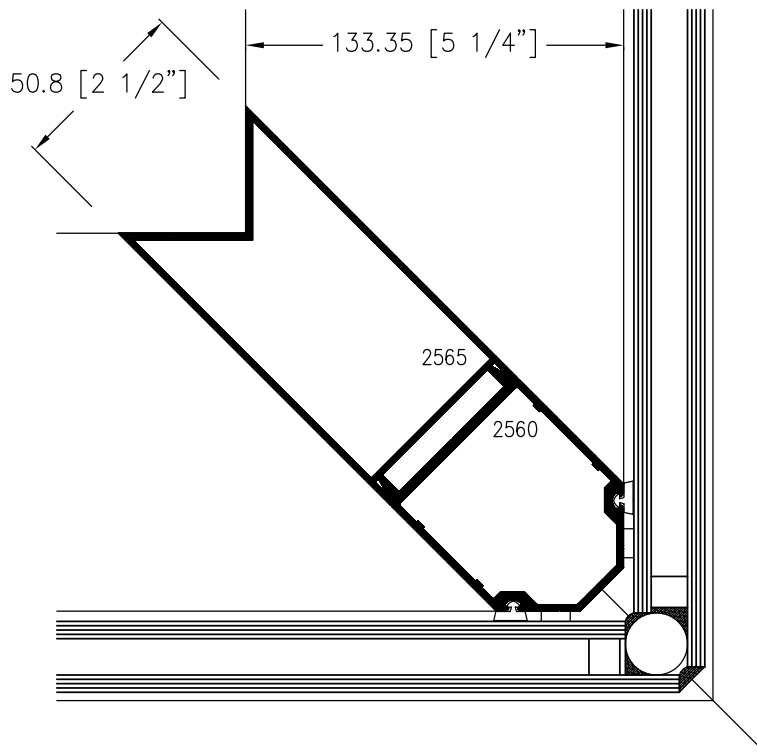

2400 SERIES
CURTAIN WALL & WINDOW SYSTEM
NARROW - 2" (50.8 mm) - FRAME

D
08a

TYPICAL BUTT-JOINT CORNER DETAILS

**90° BUTT-JOINT CORNER
AT 4' BACK MEMBER**

13

**90° BUTT-JOINT CORNER
AT 5 1/4' BACK MEMBER**