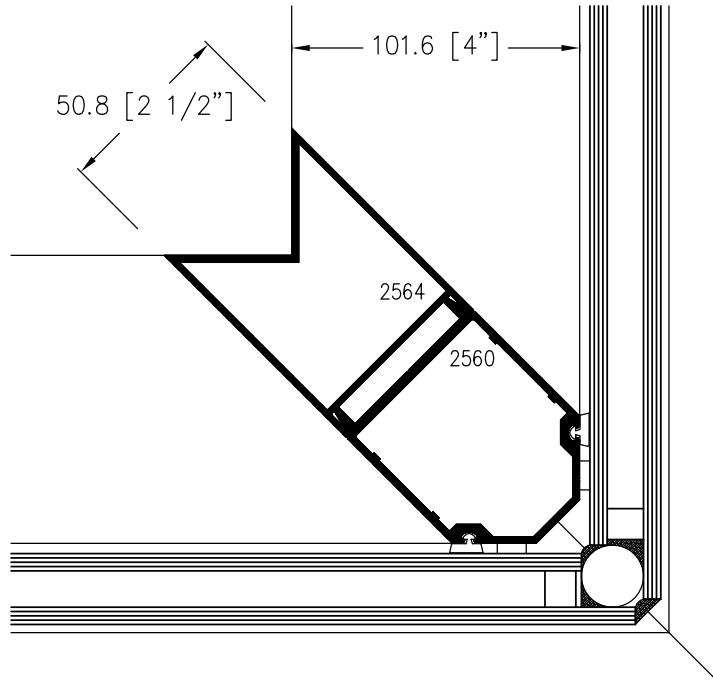

2400 SERIES
CURTAIN WALL & WINDOW SYSTEM
NARROW - 2" (50.8 mm) - FRAME

D
08a

TYPICAL BUTT-JOINT CORNER DETAILS

**90° BUTT-JOINT CORNER
AT 4' BACK MEMBER**

13

**90° BUTT-JOINT CORNER
AT 5 1/4' BACK MEMBER**

14