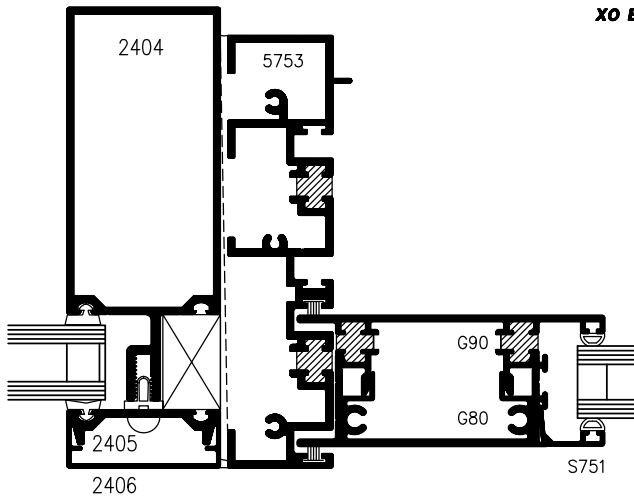

1100T SERIES MONUMENTAL PATIO DOORS

B 10

INTO CURTAIN WALL FRAMING

1 HEAD AT SLIDER

2 HEAD AT FIXED PANEL

XO ELEVATION

3 JAMB AT SLIDER

4 JAMB AT FIXED PANEL