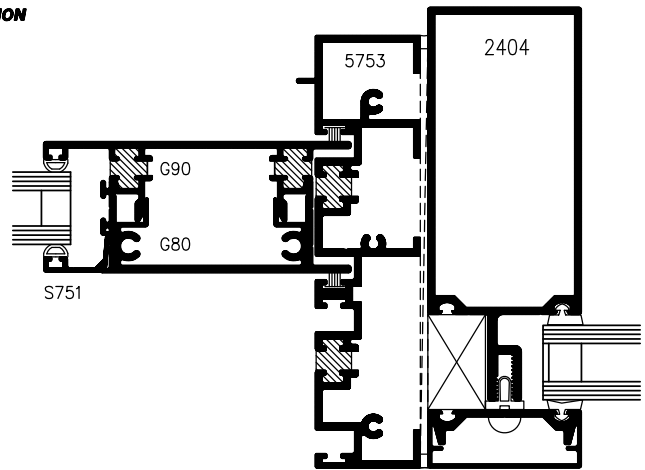

1100T SERIES MONUMENTAL PATIO DOORS

B 10

INTO CURTAIN WALL FRAMING

1 HEAD AT SLIDER

2 HEAD AT FIXED PANEL

XO ELEVATION

3 JAMB AT SLIDER

4 JAMB AT FIXED PANEL