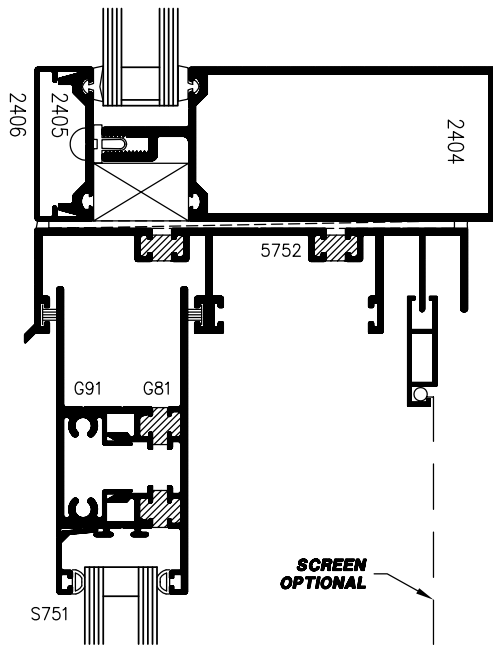

1100T SERIES MONUMENTAL PATIO DOORS

B 10

INTO CURTAIN WALL FRAMING

1 HEAD AT SLIDER

2 HEAD AT FIXED PANEL

XO ELEVATION

3 JAMB AT SLIDER

4 JAMB AT FIXED PANEL