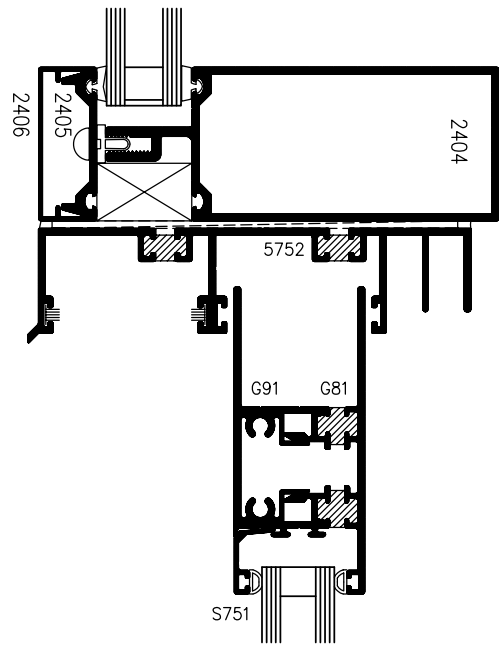

1100T SERIES MONUMENTAL PATIO DOORS

B 10

INTO CURTAIN WALL FRAMING

1 HEAD AT SLIDER

2 HEAD AT FIXED PANEL

XO ELEVATION

3 JAMB AT SLIDER

4 JAMB AT FIXED PANEL