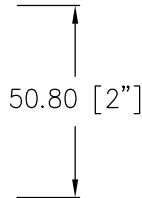

2307T
DEFLECTION HEADER