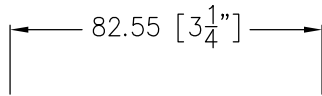

2300T SERIES

THERMALLY BROKEN STOREFRONT SYSTEM
2' x 3 1/4' (50.8mm x 82.55mm)

C
07

COMPONENTS

2300T
OPEN BACK MULLION