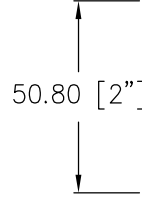

2307T
DEFLECTION HEADER