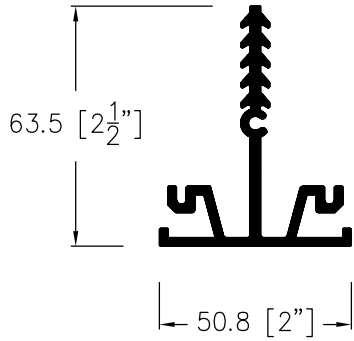

3000/3000T SERIES

T-BAR SKYLIGHT SYSTEMS
2' (50.8 mm) BASE WIDTH

G 02

COMPONENTS

3025
2 1/2" (63.5 mm)

3010
SILL - CONTINUOUS SHOE

3030
3" (76.2 mm)

3035
3" (76.2 mm)

4575
(1/2"x3/4")

5075
(3/4"x3/4")

3075
GLAZING BEAD

3040
4" (101.6 mm)

3045
4" (101.6 mm)

3050
INSTALLATION BRACKET