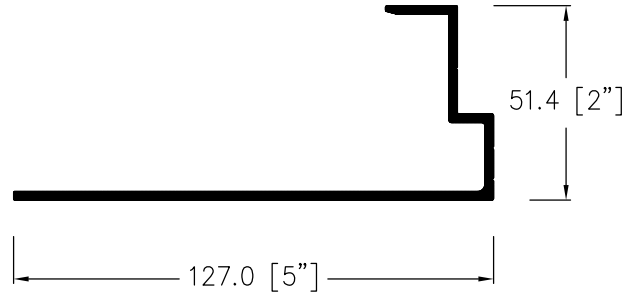

3000/3000T SERIES

T-BAR SKYLIGHT SYSTEMS
2' (50.8 mm) BASE WIDTH

G 02

COMPONENTS

3025
2 1/2" (63.5 mm)

3010
SILL - CONTINUOUS SHOE

3030
3" (76.2 mm)

3035
3" (76.2 mm)

4575
(1/2"x3/4")

5075
(3/4"x3/4")

3075
GLAZING BEAD

3040
4" (101.6 mm)

3045
4" (101.6 mm)

3050
INSTALLATION BRACKET