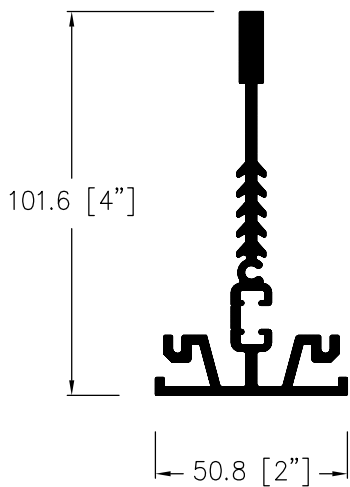

3000/3000T SERIES

T-BAR SKYLIGHT SYSTEMS
2' (50.8 mm) BASE WIDTH

G 02

COMPONENTS

3025
2 1/2" (63.5 mm)

3010
SILL - CONTINUOUS SHOE

3030
3" (76.2 mm)

3035
3" (76.2 mm)

4575
(1/2"x3/4")

5075
(3/4"x3/4")

3075
GLAZING BEAD

3040
4" (101.6 mm)

3045
4" (101.6 mm)

3050
INSTALLATION BRACKET