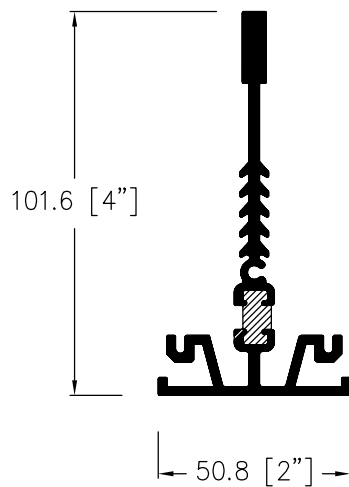

3000/3000T SERIES

T-BAR SKYLIGHT SYSTEMS
2' (50.8 mm) BASE WIDTH

G 02

COMPONENTS

3025
2 1/2" (63.5 mm)

3010
SILL - CONTINUOUS SHOE

3030
3" (76.2 mm)

3035
3" (76.2 mm)

4575
(1/2"x3/4")

5075
(3/4"x3/4")

3075
GLAZING BEAD

3040
4" (101.6 mm)

3045
4" (101.6 mm)

3050
INSTALLATION BRACKET