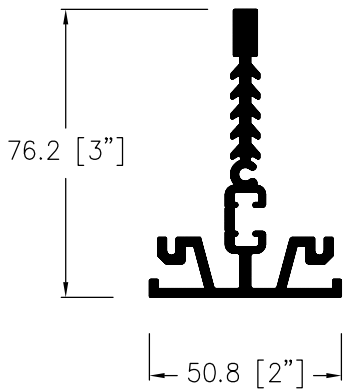

3000/3000T SERIES

T-BAR SKYLIGHT SYSTEMS
2' (50.8 mm) BASE WIDTH

G 02

COMPONENTS

3025
2 1/2" (63.5 mm)

3010
SILL - CONTINUOUS SHOE

3030
3" (76.2 mm)

3035
3" (76.2 mm)

4575
(1/2"x3/4")

5075
(3/4"x3/4")

3075
GLAZING BEAD

3040
4" (101.6 mm)

3045
4" (101.6 mm)

3050
INSTALLATION BRACKET