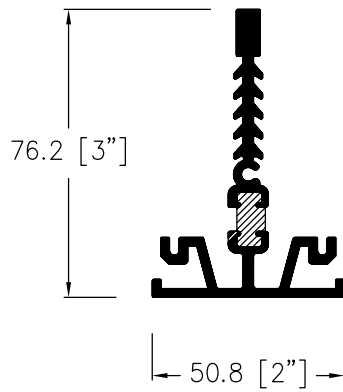

3000/3000T SERIES

T-BAR SKYLIGHT SYSTEMS
2' (50.8 mm) BASE WIDTH

G 02

COMPONENTS

3025
2 1/2" (63.5 mm)

3010
SILL - CONTINUOUS SHOE

3030
3" (76.2 mm)

3035
3" (76.2 mm)

4575
(1/2"x3/4")

5075
(3/4"x3/4")

3075
GLAZING BEAD

3040
4" (101.6 mm)

3045
4" (101.6 mm)

3050
INSTALLATION BRACKET