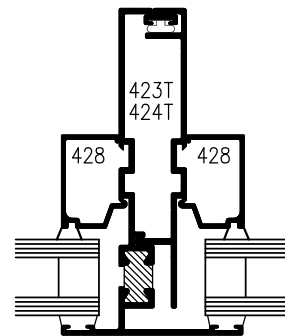

425T SERIES RAINSCREEN WINDOW SYSTEM 4 1/4" (108 mm)

E
11

DETAILS

ELEVATION

1

2

2