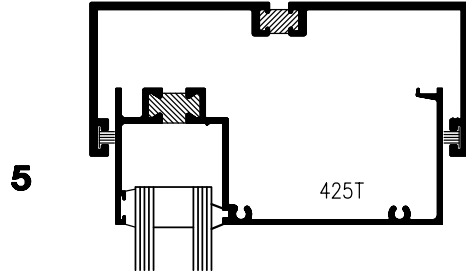

425T SERIES RAINSCREEN WINDOW SYSTEM 4 1/4" (108 mm)

E
11

DETAILS

ELEVATION

1

2

2