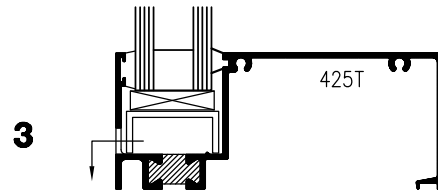

425T SERIES RAINSCREEN WINDOW SYSTEM 4 1/4" (108 mm)

E
11

DETAILS

ELEVATION

1

2

2