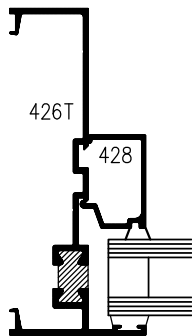

425T SERIES RAINSCREEN WINDOW SYSTEM 4 1/4" (108 mm)

E
11

DETAILS

ELEVATION

1

2

2