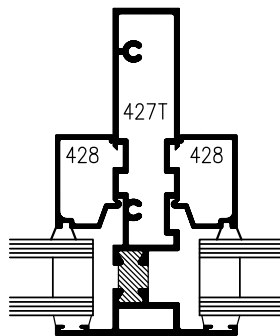

425T SERIES RAINSCREEN WINDOW SYSTEM 4 1/4" (108 mm)

E
11

DETAILS

ELEVATION

1

2

2