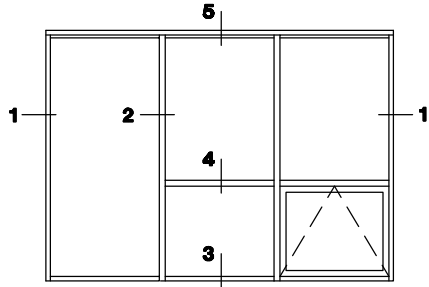

425T SERIES RAINSCREEN WINDOW SYSTEM 4 1/4" (108 mm)

E
11

DETAILS

ELEVATION

1

2

2