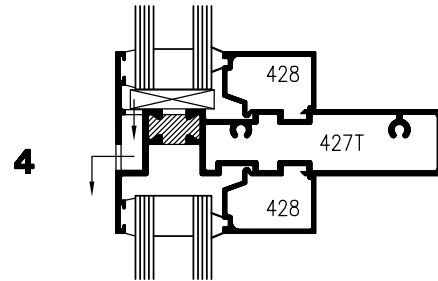

425T SERIES RAINSCREEN WINDOW SYSTEM 4 1/4" (108 mm)

E
11

DETAILS

ELEVATION

1

2

2