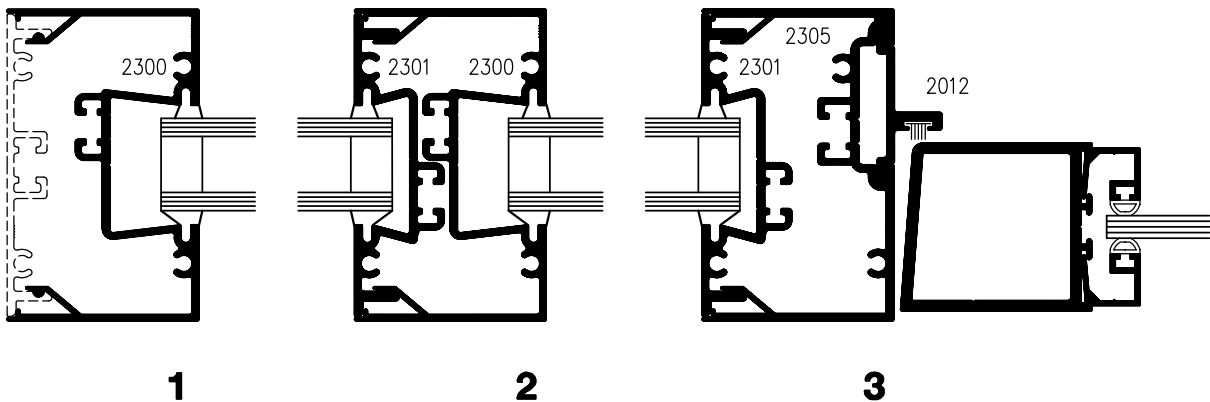

# 2300 SERIES DETAILS

C  
06

GLASS SIZES, ADD 19.05mm (3/4") TO DLO