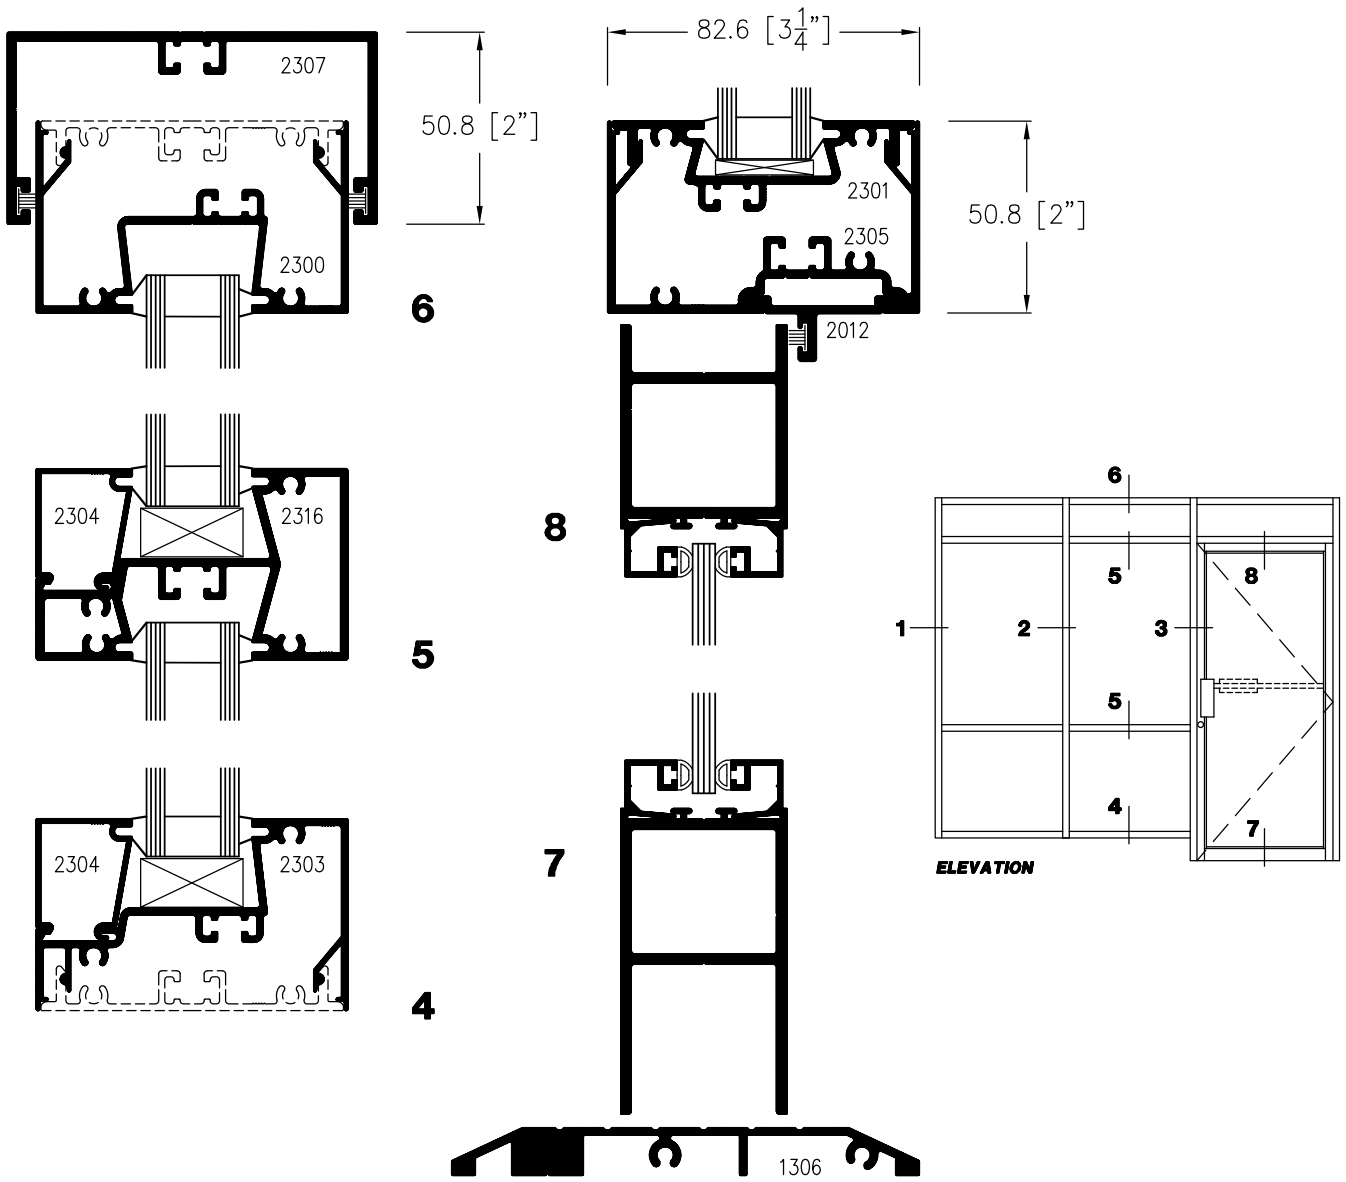

# 2300 SERIES DETAILS

C  
06

GLASS SIZES, ADD 19.05mm (3/4") TO DLO