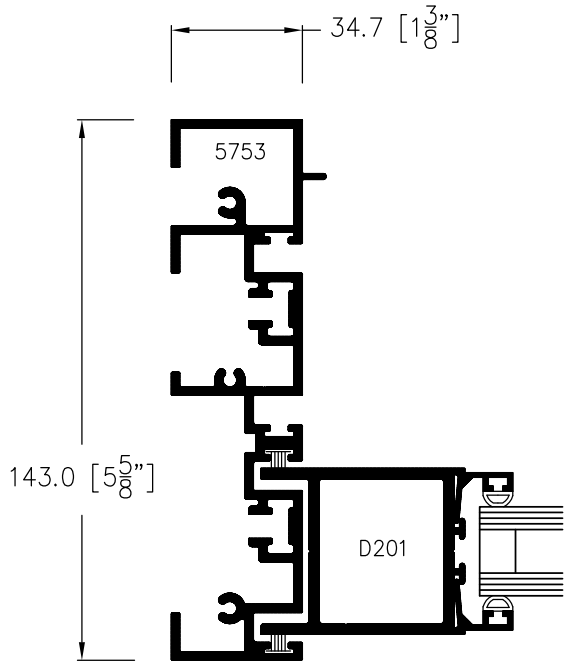

1100 SERIES MONUMENTAL PATIO DOORS

B 06

1 JAMB AT SLIDER

2 INTERLOCK

3 JAMB AT FIXED PANEL

4 OXO

5 OXOXO MEETING STILE