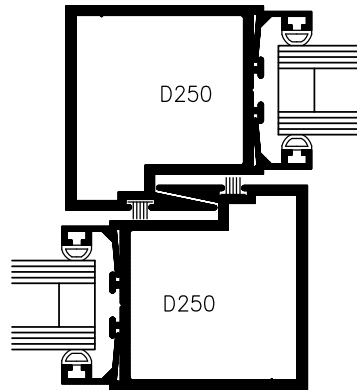

1100 SERIES MONUMENTAL PATIO DOORS

B 06

1 JAMB AT SLIDER

2 INTERLOCK

3 JAMB AT FIXED PANEL

4 OXO

5 OXOXO MEETING STILE