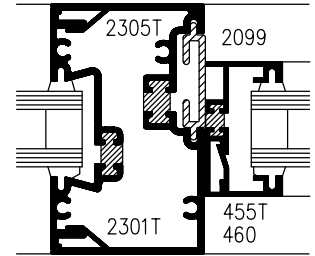

GLACIER 2000 RESIDENTIAL THERMALLY BROKEN DOORS

A 22

DETAILS 2300T FRAMING

1

2

3

4

5