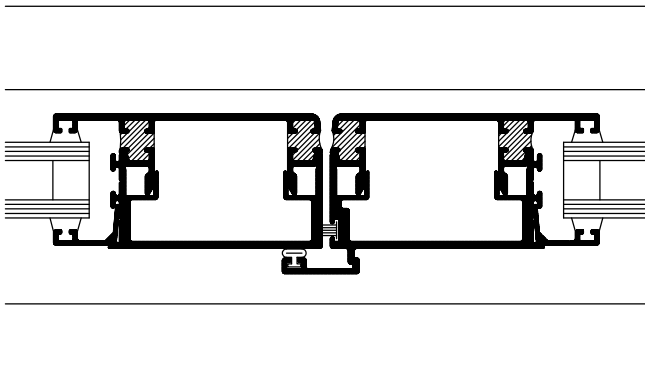

GLACIER 2000 RESIDENTIAL THERMALLY BROKEN DOORS

A 22

DETAILS 2300T FRAMING

1

2

3

4

5