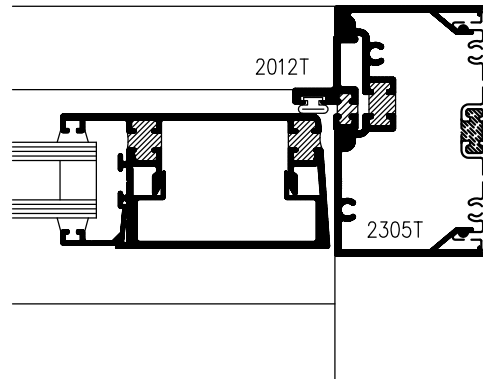

GLACIER 2000 RESIDENTIAL THERMALLY BROKEN DOORS

A 22

DETAILS 2300T FRAMING

1

2

3

4

5