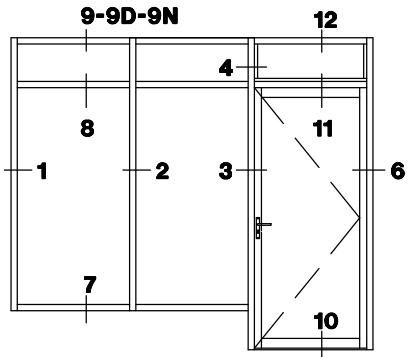

GLACIER 2000 RESIDENTIAL THERMALLY BROKEN DOORS

A 22

DETAILS 2300T FRAMING

1

2

3

4

5