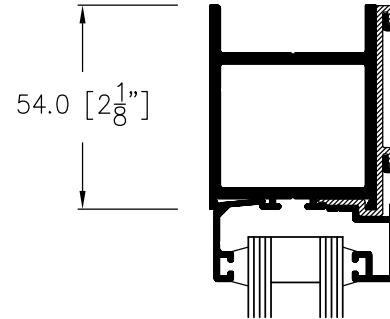

250T THERMALLY BROKEN DOOR

A 04

250T Thermally Broken
Narrow Stile Door
Additional Features

In addition to the 250 Narrow Stile Door the 250T offers;
Thermally broken/insulated rails and stiles.
Glazing with sealed units. Compatibility with **Metro** thermally broken framing.
(Offset pivots or butt hinge)