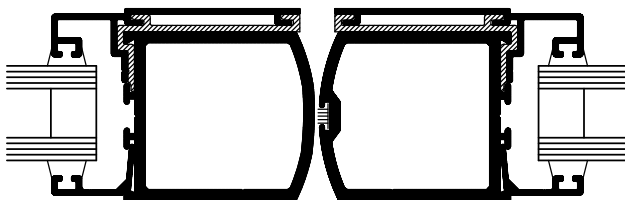

250T THERMALLY BROKEN DOOR

A 04

250T Thermally Broken
Narrow Stile Door
Additional Features

In addition to the 250 Narrow Stile Door the 250T offers;
Thermally broken/insulated rails and stiles.
Glazing with sealed units. Compatibility with **Metro** thermally broken framing.
(Offset pivots or butt hinge)