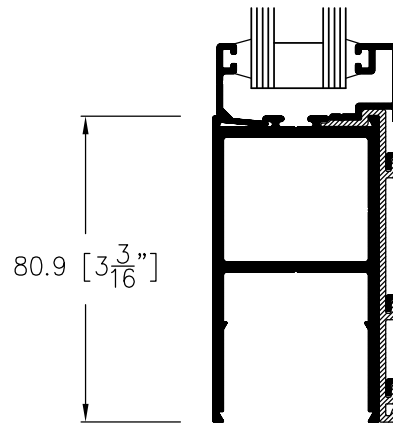

250T THERMALLY BROKEN DOOR

A 04

250T Thermally Broken
Narrow Stile Door
Additional Features

In addition to the 250 Narrow Stile Door the 250T offers;
Thermally broken/insulated rails and stiles.
Glazing with sealed units. Compatibility with **Metro** thermally broken framing.
(Offset pivots or butt hinge)