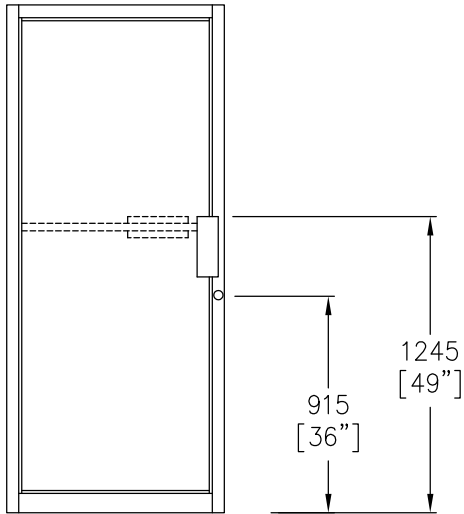

# DOOR INSTALLATION DETAILS TYPICAL

# A 34

250 SERIES DOOR - 1750 SERIES FRAMING

**DOOR SWEEP  
OPTION**

**VARIOUS THRESHOLD OPTIONS  
ARE AVAILABLE**