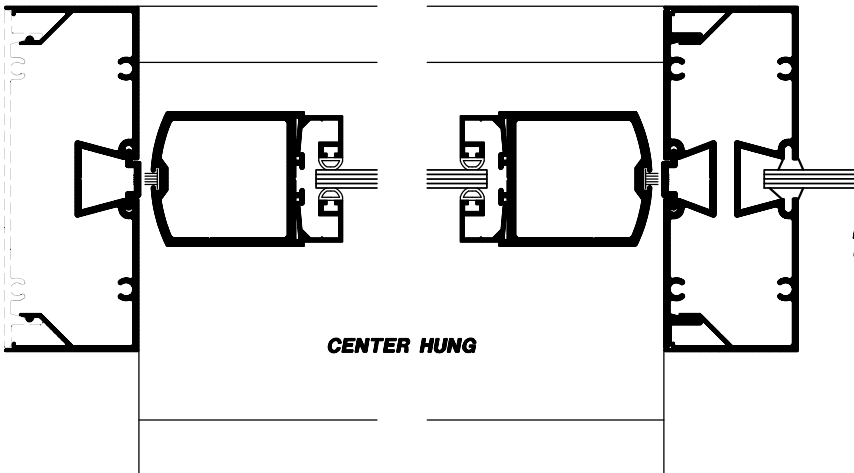

# DOOR INSTALLATION DETAILS TYPICAL

# A 34

250 SERIES DOOR - 1750 SERIES FRAMING

**DOOR SWEEP  
OPTION**

**VARIOUS THRESHOLD OPTIONS  
ARE AVAILABLE**