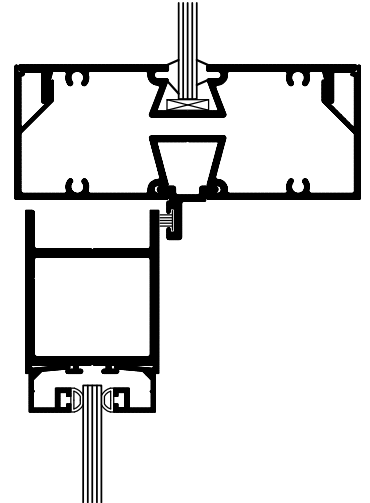

# DOOR INSTALLATION DETAILS TYPICAL

# A 34

250 SERIES DOOR - 1750 SERIES FRAMING

**DOOR SWEEP  
OPTION**

**VARIOUS THRESHOLD OPTIONS  
ARE AVAILABLE**