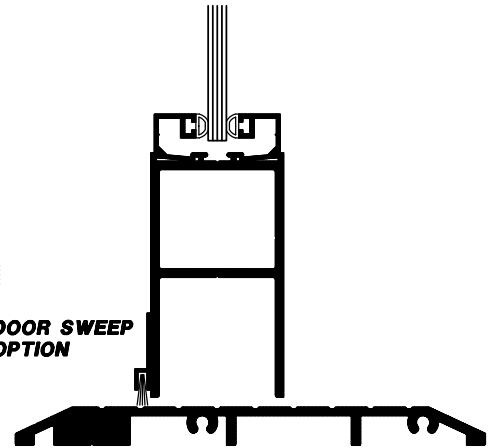

# DOOR INSTALLATION DETAILS TYPICAL

# A 34

250 SERIES DOOR - 1750 SERIES FRAMING

**DOOR SWEEP  
OPTION**

**VARIOUS THRESHOLD OPTIONS  
ARE AVAILABLE**