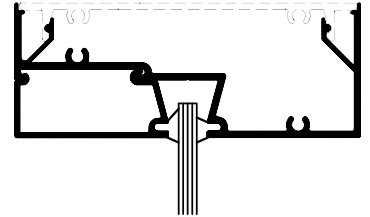

# DOOR INSTALLATION DETAILS TYPICAL

# A 34

250 SERIES DOOR - 1750 SERIES FRAMING

**DOOR SWEEP  
OPTION**

**VARIOUS THRESHOLD OPTIONS  
ARE AVAILABLE**