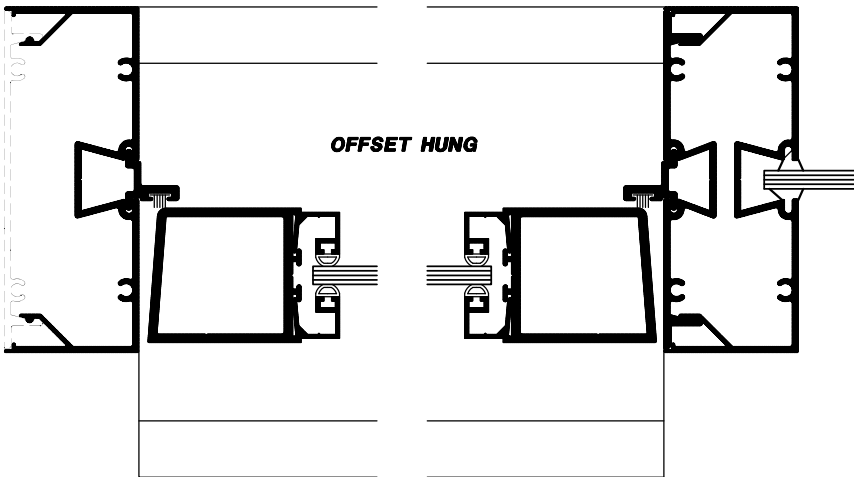

# DOOR INSTALLATION DETAILS TYPICAL

# A 34

250 SERIES DOOR - 1750 SERIES FRAMING

**DOOR SWEEP  
OPTION**

**VARIOUS THRESHOLD OPTIONS  
ARE AVAILABLE**