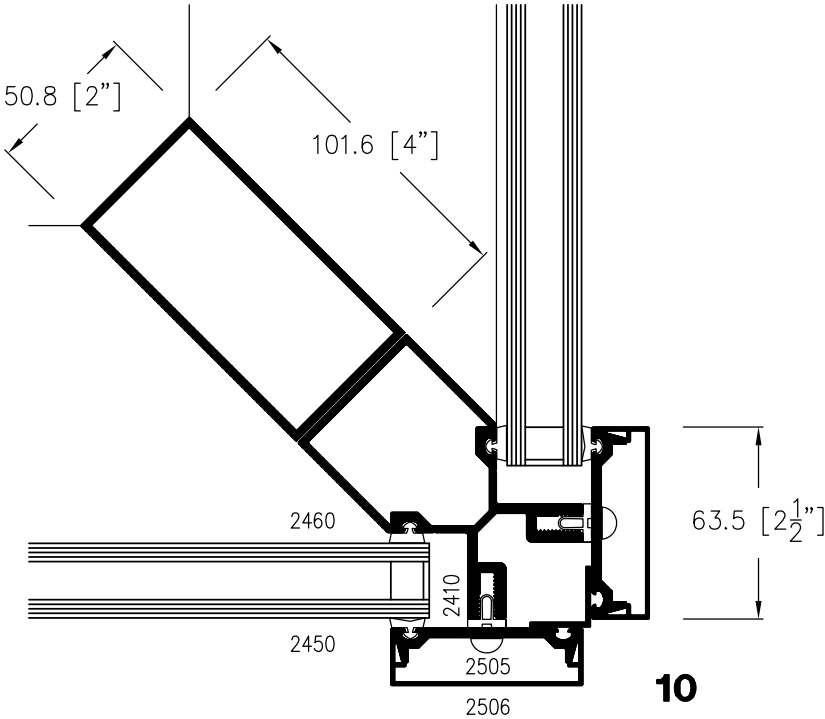

2500 SERIES
CURTAIN WALL & WINDOW SYSTEM
2 1/2' (63.5 mm) - FRAME

D
27

TYPICAL CAPTURED CORNER DETAILS

90° CAPTURED CORNER

90° BREAKSHAPE CORNER