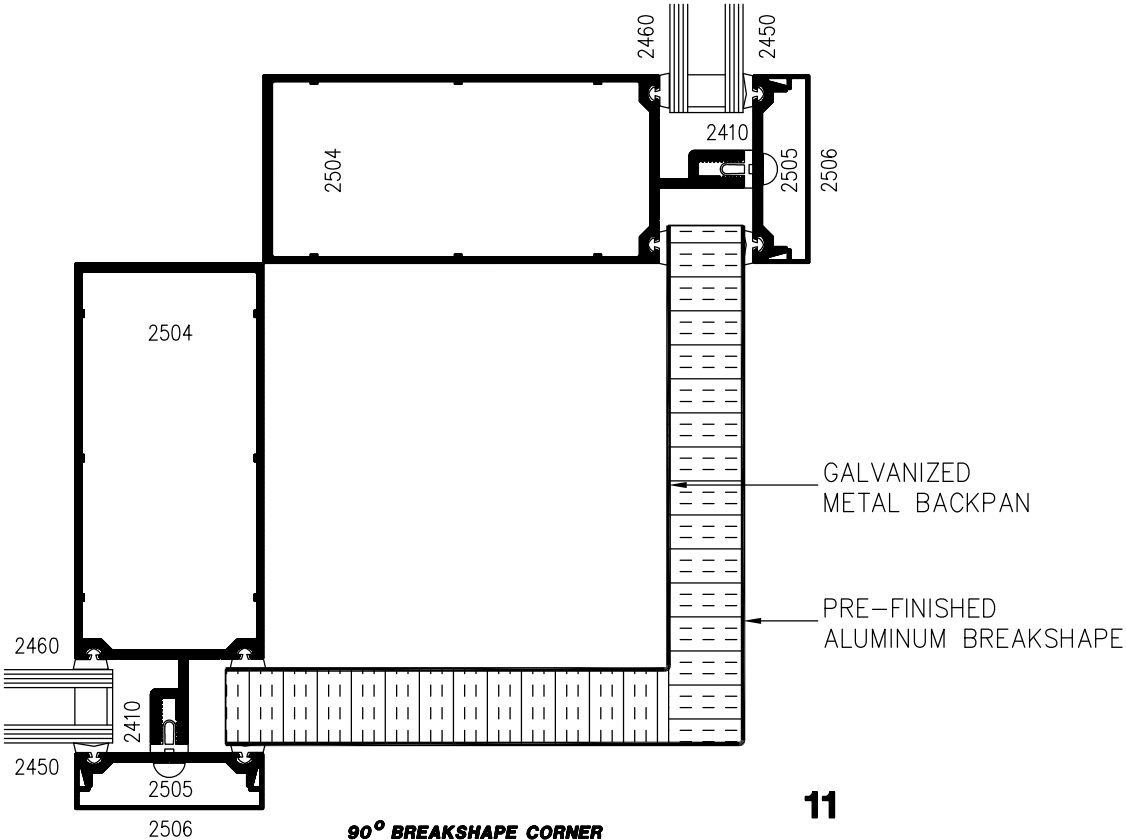

2500 SERIES
CURTAIN WALL & WINDOW SYSTEM
2 1/2' (63.5 mm) - FRAME

D
27

TYPICAL CAPTURED CORNER DETAILS

90° CAPTURED CORNER

90° BREAKSHAPE CORNER